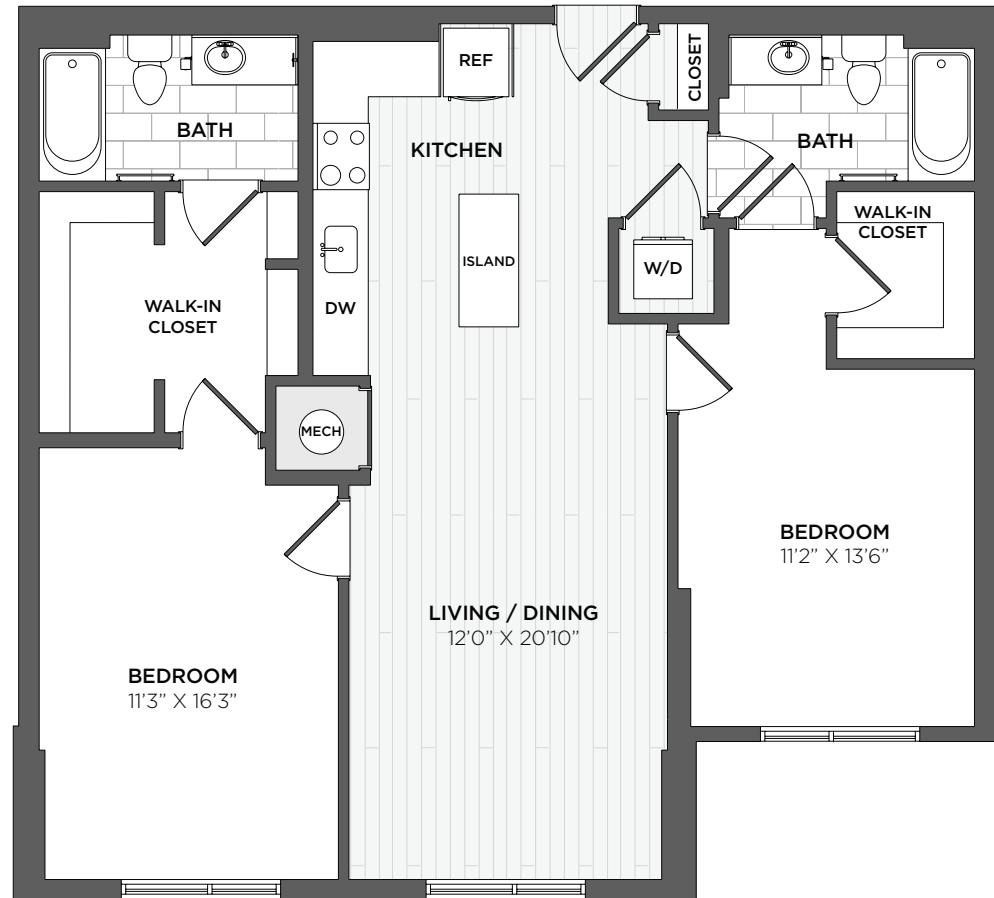

# ARRAY

— WEST ALEX —

A  
TYPE

2 BEDROOM, 2 BATH  
1,136-1,153 SQ. FT.

.....  
APARTMENT

.....  
RENT

.....  
DATE AVAILABLE

Elevations and floor plans are artist's renderings and are shown for illustration purposes only. All square feet are approximate only. 🏠 ♿