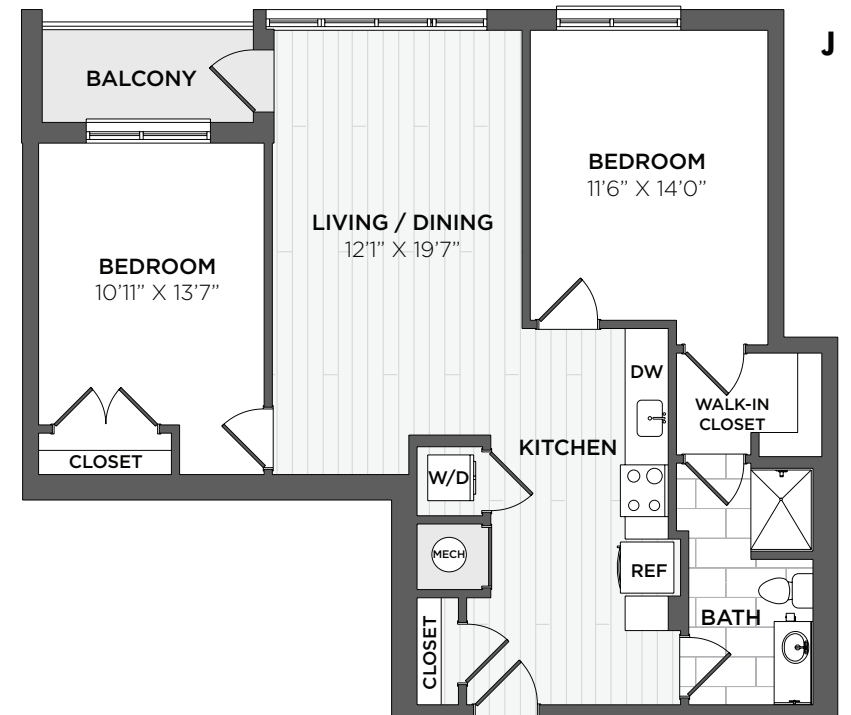

# ARRAY

— WEST ALEX —

**J**  
TYPE

2 BEDROOM, 1 BATH  
1,004-1,062 SQ. FT.

.....  
APARTMENT

.....  
RENT

.....  
DATE AVAILABLE

Elevations and floor plans are artist's renderings and are shown for illustration purposes only. All square feet are approximate only. 🏠 ♿