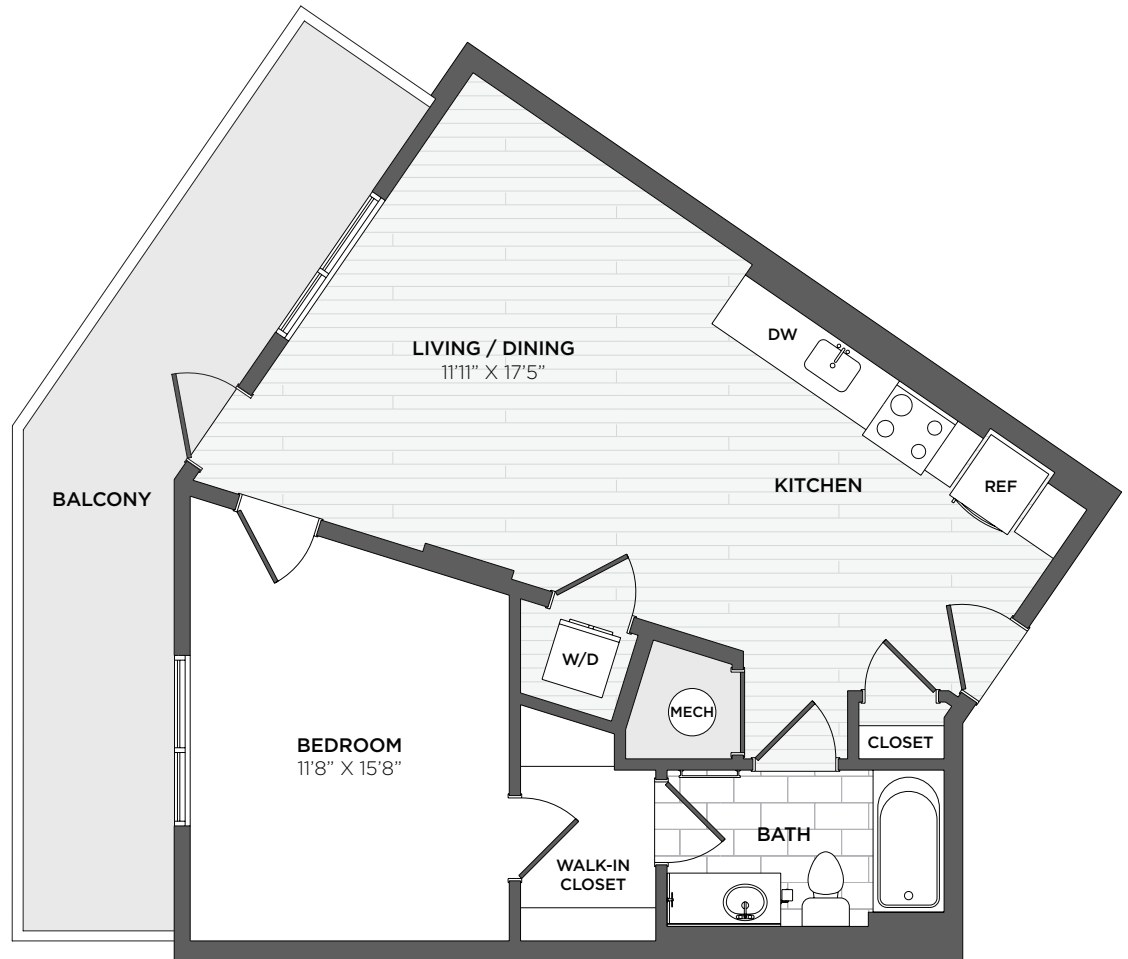

ARRAY

— WEST ALEX —

J
TYPE

1 BEDROOM, 1 BATH
731 SQ. FT.

APARTMENT

RENT

DATE AVAILABLE

Elevations and floor plans are artist's renderings and are shown for illustration purposes only. All square feet are approximate only. 🏠 ♿