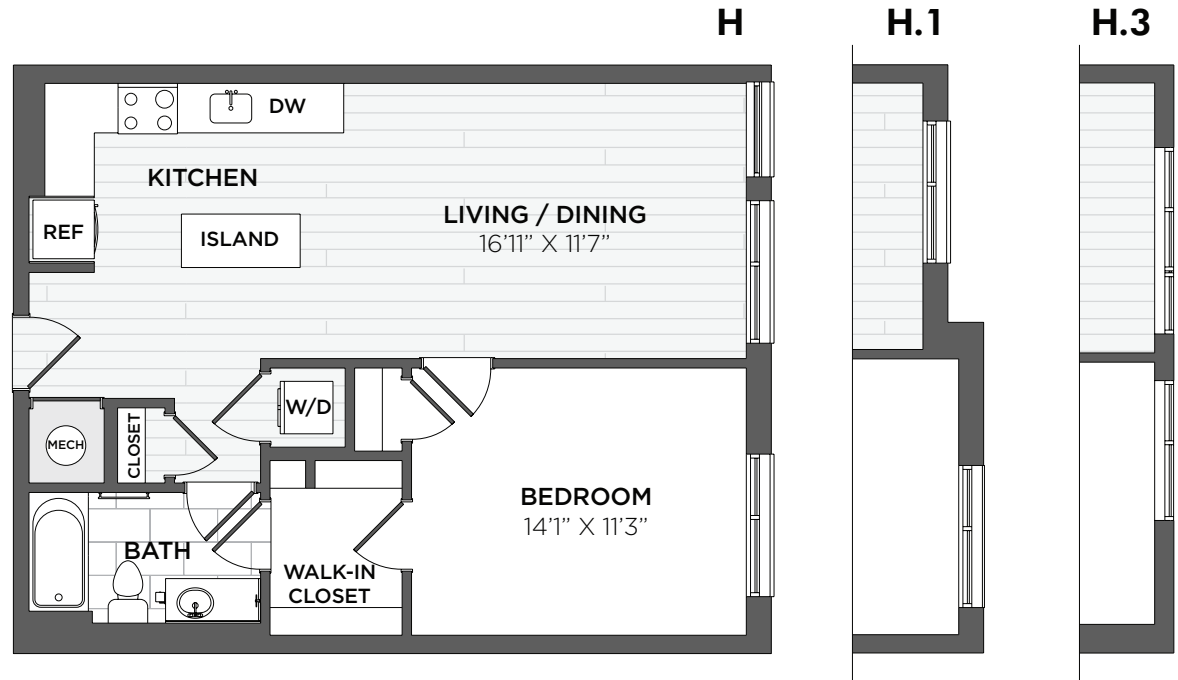

ARRAY

— WEST ALEX —

H
TYPE

1 BEDROOM, 1 BATH
729-778 SQ. FT.

APARTMENT

RENT

DATE AVAILABLE

Elevations and floor plans are artist's renderings and are shown for illustration purposes only. All square feet are approximate only. 🏠 ♿