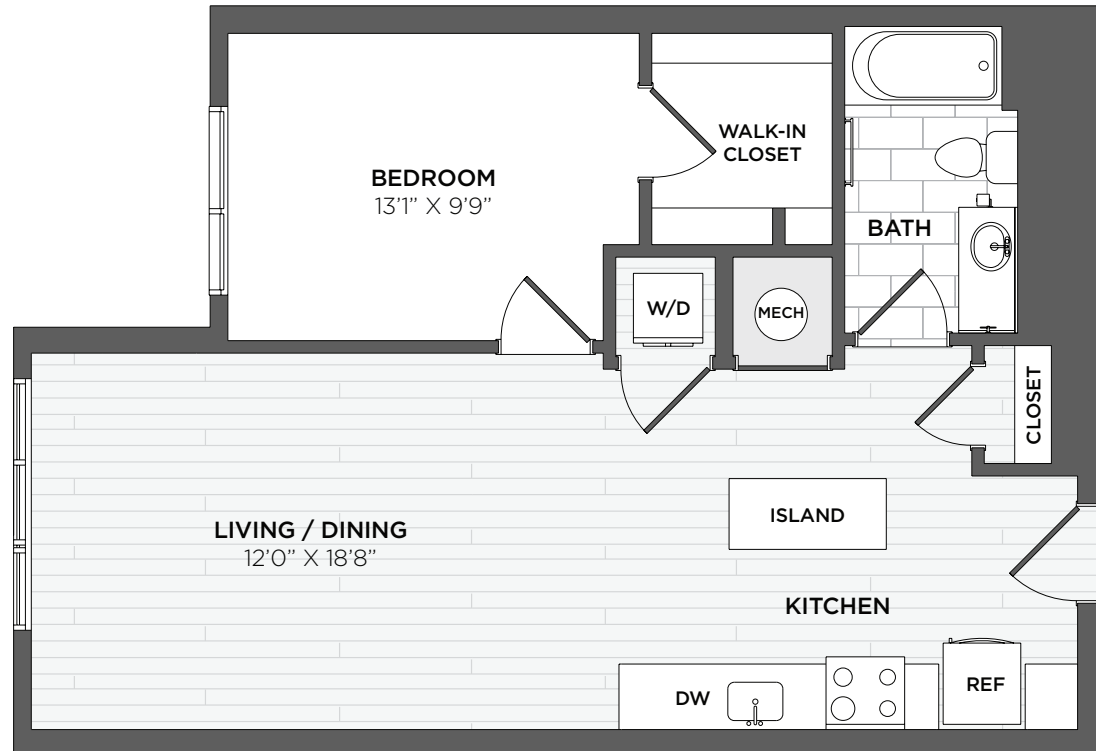

ARRAY

— WEST ALEX —

F
TYPE

1 BEDROOM, 1 BATH
718-739 SQ. FT.

.....
APARTMENT

.....
RENT

.....
DATE AVAILABLE

Elevations and floor plans are artist's renderings and are shown for illustration purposes only. All square feet are approximate only. 🏠 ♿