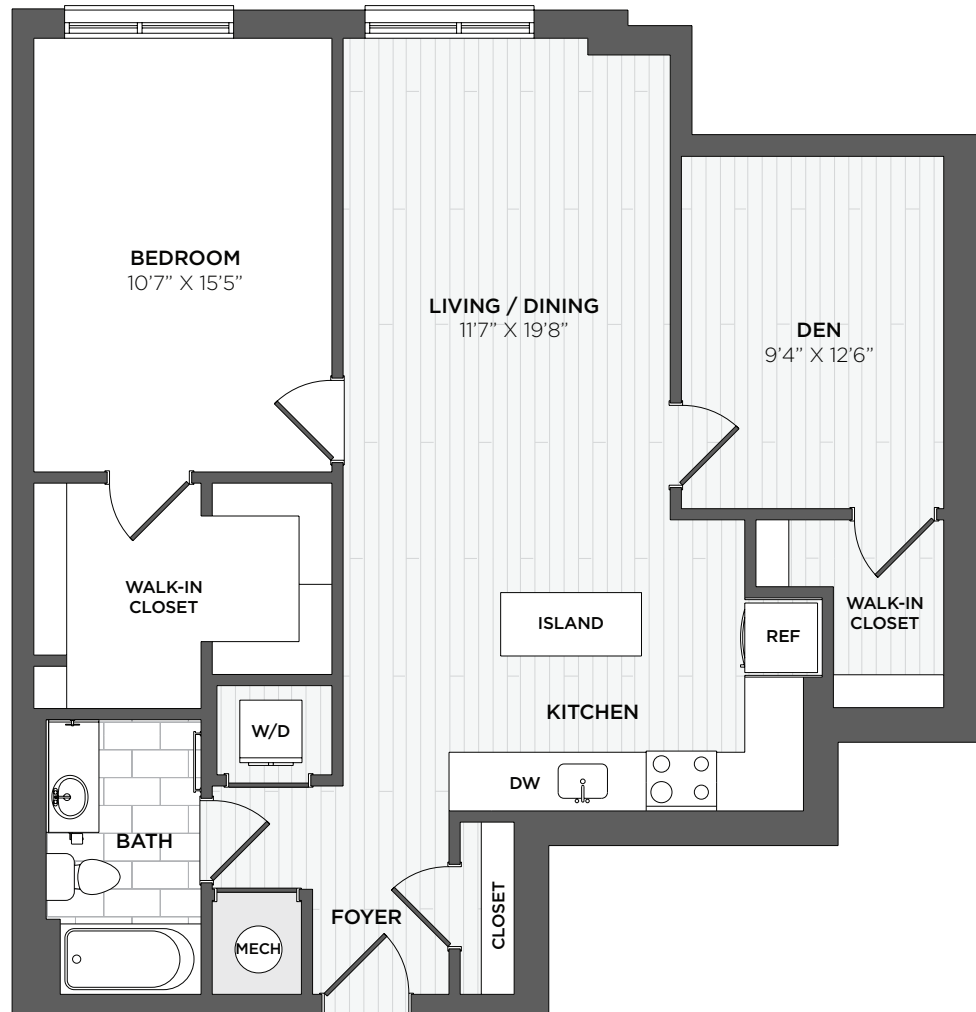

# ARRAY

— WEST ALEX —

**D**  
TYPE

1 BEDROOM + DEN, 1 BATH  
994-1,028 SQ. FT.

.....  
APARTMENT

.....  
RENT

.....  
DATE AVAILABLE

Elevations and floor plans are artist's renderings and are shown for illustration purposes only. All square feet are approximate only. 🏠 ♿