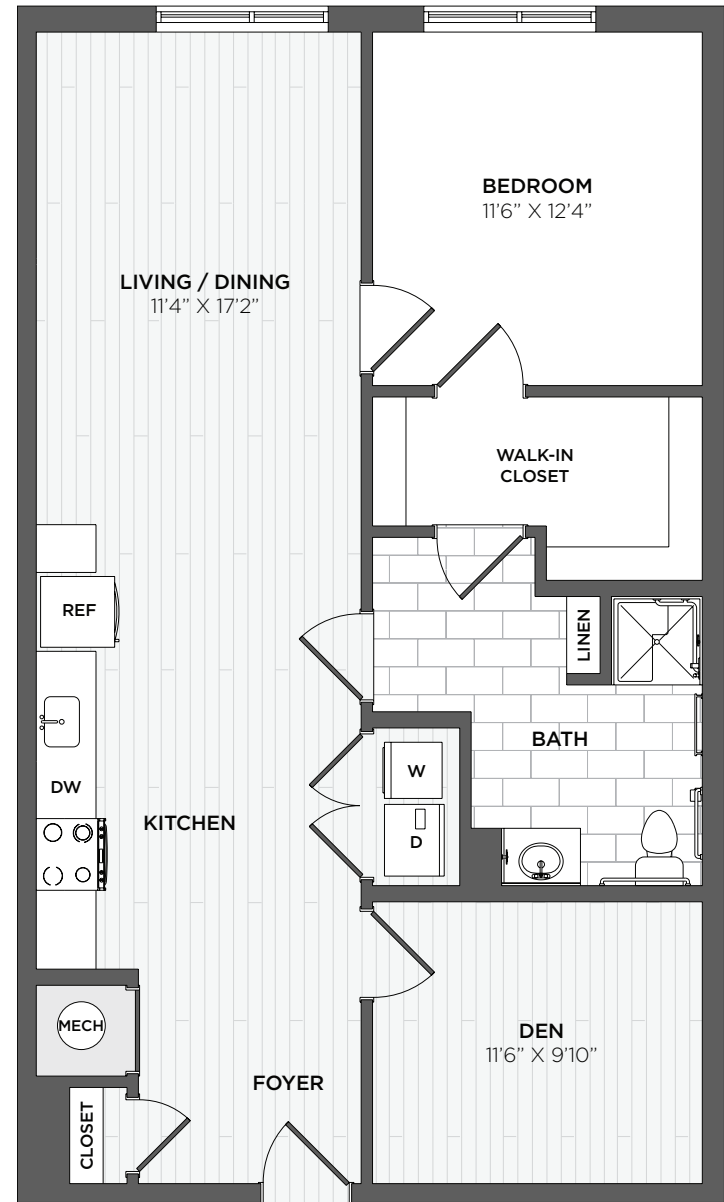

ARRAY

— WEST ALEX —

B
TYPE

1 BEDROOM + DEN, 1 BATH
ACCESSIBLE, 1,015 SQ. FT.

.....
APARTMENT

.....
RENT

.....
DATE AVAILABLE

Elevations and floor plans are artist's renderings and are shown for illustration purposes only. All square feet are approximate only. ♿