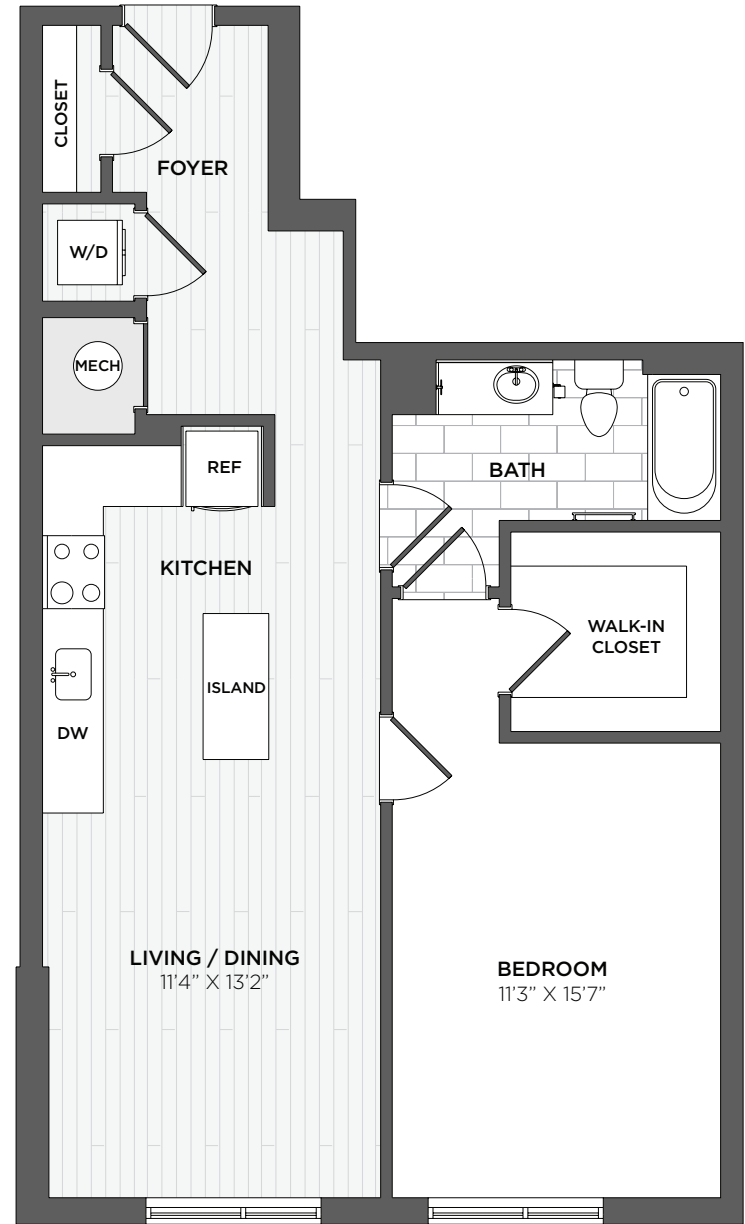

ARRAY

— WEST ALEX —

D
TYPE

1 BEDROOM, 1 BATH
850-856 SQ. FT.

.....
APARTMENT

.....
RENT

.....
DATE AVAILABLE

Elevations and floor plans are artist's renderings and are shown for illustration purposes only. All square feet are approximate only. 🏠 ♿