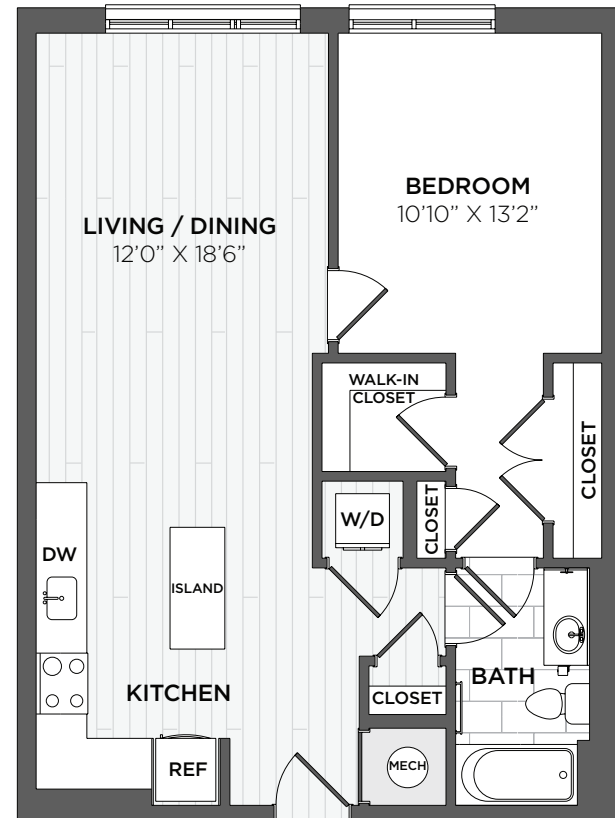

# ARRAY

— WEST ALEX —

**A**  
TYPE

1 BEDROOM, 1 BATH  
787-879 SQ. FT.

APARTMENT

RENT

DATE AVAILABLE

**A.3**

**A.2**

**A.1**

**A**

**A.3**

**A.2**

**A.1**

**A**

Elevations and floor plans are artist's renderings and are shown for illustration purposes only. All square feet are approximate only. 🏠 ♿